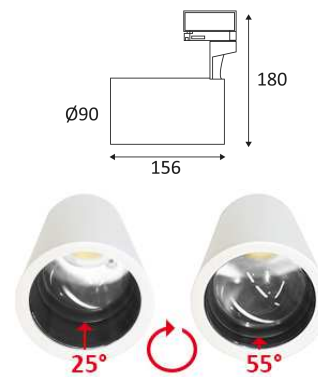

# ZOOM

CODE	COLOR	MATERIAL	AC	LED	T° (K)	LED Lumen	System Lumen
TR130WW30		USD	AC 230V	25W	3000K	2650 Lm	1864 Lm (35°)
TR130NW05	300	USD	AC 230V	25W	4000K	2800 Lm	1994 Lm (35°)

BLANC

-  Ceiling mounting only.
-  Indoor use only.
-  Protected against the ingress of solid bodies greater 12 mm. No protection against the ingress of liquids.
-  Protection against an impact energy of 0,20 Joule.
-  Earth wire . Fixture equipped with primary insulation only.
-  Vertical orientation maximum to 90°.
-  Horizontal orientation maximum to 330°.
-  Adjustable beam 25-55°.
-  Product in conformity CE.
-  Colour rendering index >90.
-  LED specifications.
-  Photobiological risk RG1
-  Test on 650°.
-  Power supply included.
-  3 years warranty.
-  Photometric data available on our website: [www.indigo-lighting.com](http://www.indigo-lighting.com)