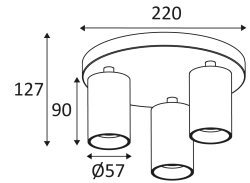

YUKO GU10

- Adjustable round ceiling lamp.

| CODE | COLOR | MATERIAL | SOCKET | AC | Watt Max | LAMP |
|---------|------------|-----------|--------|---------|----------|-----------|
| WA19805 | MATT BLACK | ALUMINIUM | GU10 | AC 230V | 3x13W | PAR16 LED |
| WA19830 | MATT WHITE | ALUMINIUM | GU10 | AC 230V | 3x13W | PAR16 LED |

MATT BLACK

MATT WHITE

Ceiling mounting only.

Indoor use only.

Protected against the ingress of solid bodies greater 12 mm. No protection against the ingress of liquids.

Protection against an impact energy of 0,20 Joule.

Earth wire . Fixture equipped with primary insulation only.

Vertical orientation maximum to 85°.

Horizontal orientation maximum to 355°.

Product in conformity CE.

Test on 650°.

3 years warranty.

Replaceable light source by an end-user.