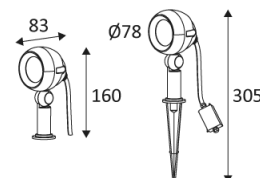

YUKA

- Accent spotlight for outdoor lighting.
- 0.60m cable, connection box and stake to be burried included.
- Non-dimmable converter built in the device.

This product contains 1 light source(s) of energy efficiency E.

CODE	COLOR	MATERIAL	AC	LED	T° (K)	LED Lumen	System Lumen
OU497WW05	MATT BLACK	ALUMINIUM	AC 230V	8W	3000K	1100 Lm	835 Lm

Ground mounting only.

Outdoor use.

Protected against the ingress of dust. Protected against jets of water.

Protection against an impact energy of 20 Joules.

Earth wire . Fixture equipped with primary insulation only.

Vertical orientation maximum to 180°.

Beam 60°.

Product in conformity CE.

CRI>80

LED specifications.