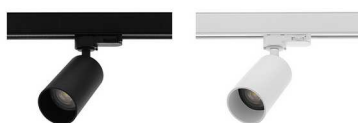

# YERA GU10

- Spotlight for accent lighting.
- Adapter for Track III SURFACE.
- Exposed base TR241 to be ordered separately.

CODE	COLOR	MATERIAL	SOCKET	AC	Watt Max	LAMP
TR35905	MATT BLACK	ALUMINIUM	GU10	AC 230V	13W	PAR16
TR35930	MATT WHITE	ALUMINIUM	GU10	AC 230V	13W	PAR16

MATT BLACK

MATT WHITE

ACCESSOIRES	COLOR	DESCRIPTION	
TR24130	BLACK	SURFACE MOUNTED BASE	
TR24131	WHITE	SURFACE MOUNTED BASE	

Ceiling mounting only.

Indoor use only.

Protected against the ingress of solid bodies greater 12 mm. No protection against the ingress of liquids.

Protection against an impact energy of 0,20 Joule.

Live parts are equipped with additional isolation protection, such as reinforced or double insulation.

Vertical orientation maximum to 85°.

Horizontal orientation maximum to 355°.