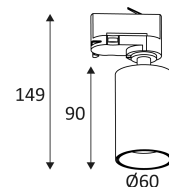

YERA GU10

- Spotlight for accent lighting.
- Adapter for Track III SURFACE.
- Exposed base TR241 to be ordered separately.