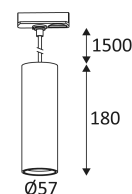

# YERA 1 TP GU10

- Decorative hanging lamp.
- Adapter for Track UNO.
- Supplied with black or white textile power cable (adjustable up to 1.50 max).

CODE	COLOR	MATERIAL	SOCKET	AC	Watt Max	LAMP
TR43205	MATT BLACK	ALUMINIUM	GU10	AC 230V	13W	PAR16 LED
TR43230	MATT WHITE	ALUMINIUM	GU10	AC 230V	13W	PAR16 LED

MATT WHITE

Suspended mounting only.

Indoor use only.

Protected against the ingress of solid bodies greater 12 mm. No protection against the ingress of liquids.

Protection against an impact energy of 0,20 Joule.