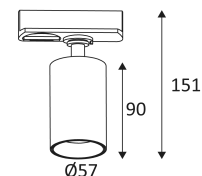

# YERA 1 T GU10

- Spotlight for accent lighting.
- Adapter for Track UNO.

CODE	COLOR	MATERIAL	SOCKET	AC	Watt Max	LAMP
TR43105	MATT BLACK	ALUMINIUM	GU10	AC 230V	13W	PAR16 LED
TR43130	MATT WHITE	ALUMINIUM	GU10	AC 230V	13W	PAR16 LED

-  Ceiling mounting only.
-  Indoor use only.
-  IP 20 Protected against the ingress of solid bodies greater 12 mm. No protection against the ingress of liquids.
-  IK 02 Protection against an impact energy of 0,20 Joule.
-  Live parts are equipped with additional isolation protection, such as reinforced or double insulation.
-  85° Vertical orientation maximum to 85°.
-  355° Horizontal orientation maximum to 355°.
-  CE Product in conformity CE.
-  650° Test on 650°.
-  3 3 years warranty.