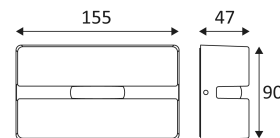

CODE	COLOR	MATERIAL	AC	LED	T° (K)	LED Lumen	System Lumen
OU41024	ANTHRACITE	CAST ALUMINIUM	AC 230V	3W	3000K	220 Lm	75 Lm

Ceiling mounting only.

Floor surface mounting only.

Outdoor use.

Protected against the ingress of dust. Protected against jets of water.