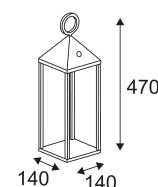

CODE	COLOR	MATERIAL	DC	LED	T° (K)	LED Lumen	System Lumen
OU347WW24	ANTHRACITE	CAST ALUMINIUM	DC 3,7V	2W	3000K	580 Lm	220 Lm

ACCESSOIRES	COLOR	DESCRIPTION	
OU42024	ANTHRACITE	WALL HOOK	
OU42124	ANTHRACITE	SUSPENSION 2m	
OU42304	WHITE	MULTI USB CHARGER (8 PORTS)	