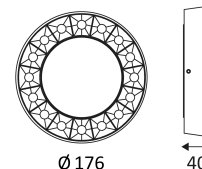

UNIS R

- Round ceiling lamp for outdoor lighting.
- Low luminance reflector.
- With cable inlet and outlet.
- Non-dimmable converter built in the device.

This product contains 16 light source(s) of energy efficiency G.