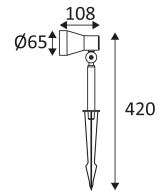

# TURA GU10

- Accent spotlight for outdoor lighting.
- 2.00 cable and stake to be buried included.

CODE	COLOR	MATERIAL	SOCKET	AC	Watt Max	LAMP
OU43624	ANTHRACITE	CAST ALUMINIUM	GU10	AC 230V	11W	PAR16 LED

ACCESSOIRES	DESCRIPTION	
OU48405	CONNECTOR 2PIN IP68	
OU48505	CONNECTOR 3PIN IP68	

Ground mounting only.

Outdoor use.

Protected against dust, And protected against water spray.

Protection against an impact energy of 1 Joule.

Earth wire . Fixture equipped with primary insulation only.

Vertical orientation maximum to 120°.

Horizontal orientation maximum to 355°.

Product in conformity CE.

Test on 650°.

3 years warranty.

Replaceable light source by an end-user.