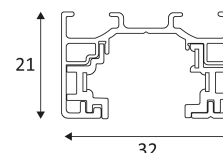

TRACK UNO

- Exposed track.
- Mains voltage 220/250V.
The single-phase connection allows a total current of 16A, which corresponds to 380VA. .
- The track can support a load of 10g maximum between two fixing points.
- The TR411 reinforcement piece can be fitted to the TR412 suspension kit.

ACCESSOIRES	COLOR	DESCRIPTION	L (mm)
TR40305	BLACK	POWER CONNECTOR RIGHT	
TR40304	WHITE	POWER CONNECTOR RIGHT	
TR40405	BLACK	POWER CONNECTOR LEFT	
TR40404	WHITE	POWER CONNECTOR LEFT	
TR40505	BLACK	CENTRAL POWER CONNECTOR	
TR40504	WHITE	CENTRAL POWER CONNECTOR	
TR40605	BLACK	ELECTRICAL CONNECTION	
TR40604	WHITE	ELECTRICAL CONNECTION	
TR40705	BLACK	CONNECTION L90° INSIDE	
TR40704	WHITE	CONNECTION L90° INSIDE	
TR40805	BLACK	CONNECTION L90° OUTSIDE	

ACCESSOIRES	COLOR	DESCRIPTION	L (mm)
TR40804	WHITE	CONNECTION L90° OUTSIDE	
TR40905	BLACK	CONNECTION 20-180° INSIDE	
TR40904	WHITE	CONNECTION 20-180° INSIDE	
TR42105	BLACK	CONNECTION 20-180° OUTSIDE	
TR42104	WHITE	CONNECTION 20-180° OUTSIDE	
TR44105	BLACK	CONNECTION T INSIDE RIGHT	
TR44104	WHITE	CONNECTION T INSIDE RIGHT	
TR44005	BLACK	CONNECTION T OUTSIDE RIGHT	
TR44004	WHITE	CONNECTION T OUTSIDE RIGHT	
TR44305	BLACK	CONNECTION T INSIDE LEFT	
TR44304	WHITE	CONNECTION T INSIDE LEFT	
TR44205	BLACK	CONNECTION T OUTSIDE LEFT	
TR44204	WHITE	CONNECTION T OUTSIDE LEFT	
TR44405	BLACK	CONNECTION X	
TR44404	WHITE	CONNECTION X	
TR41005	BLACK	6A ADAPTER WITH M10 THREADED TUBE MAX 5KG	
TR41004	WHITE	6A ADAPTER WITH M10 THREADED TUBE MAX 5KG	