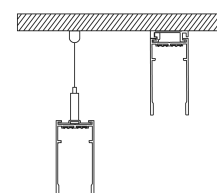

DRIVERS

TR24605	MATT BLACK	LIVE END + CABLE 150cm		
---------	------------	------------------------	---	---

CONNECTORS

TR24805	METAL	MECHANICAL CONNECTION		
TR24705	MATT BLACK	LIVE END W/O CABLE		
TR24305	MATT BLACK	CONNECTOR L 90° CEILING WITH TR24805		
TR24405	MATT BLACK	CONNECTOR L 90° CEILING IN WITH TR24805		
TR24505	MATT BLACK	CONNECTOR L 90° CEILING OUT WITH TR24805		
TR24905	MATT BLACK	LIVE END + CABLE FOR TR243/244/245 TR263/264/265		
TR36505	MATT BLACK	LIVE L 90° CONNECTOR INSIDE CEILING		
TR36605	MATT BLACK	LIVE LEFT T CONNECTOR CEILING		
TR36705	MATT BLACK	LIVE RIGHT T CONNECTOR CEILING		
TR36805	MATT BLACK	LIVE X CONNECTOR CEILING		
TR37205	MATT BLACK	LIVE DUAL CONNECTOR 120° CEILING		
TR37305	MATT BLACK	LIVE TRIPLE CONNECTOR 120° CEILING		

ACCESSOIRES	COLOR	DESCRIPTION	
<b>CONNECTORS</b>			
TR37405	MATT BLACK	HEXAGON SHAPE CONNECTOR CEILING	
<b>DRIVERS</b>			
TR25005	MATT BLACK	BOX + CABLE 150cm FOR DRIVER 90W	
TR37505	MATT BLACK	DRIVER 225W 48V WITH BOX	
CD144		DRIVER 90W 48V	
CD145		DRIVER 180W 48V	
CD146		DRIVER 400W 48V	
<b>DIMMABLE DRIVERS</b>			
CD165		DRIVER 65W 48V DALI-PUSH	
CD166		DRIVER 135W 48V DALI-PUSH	
<b>SUSPENSION ACCESSORY</b>			
TR25105	MATT BLACK	HANGING STEEL WIRE 150cm	
<b>MOLDING</b>			
TR25205	MATT BLACK	COVER 100cm	
TR25305	MATT BLACK	COVER 200cm	
TR25405	MATT BLACK	COVER 300cm	
<b>FINISHING TIP</b>			
TR25505	MATT BLACK	END CAP	

 Wall and ceiling mounting only.

 Suspended mounting only.

 Indoor use only.

 Protected against the ingress of solid bodies greater 12 mm. No protection against the ingress of liquids.

 Product can be connected to low-voltage systems. A safety extra low voltage luminaire in which voltages higher than those of SELV are not generated.