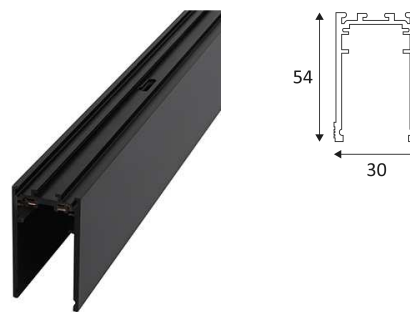

# TRACK 48VDC SURFACE

- 48 VDC exposed track.
- Converter to be ordered separately.
- The converter may be remote or included in the track using a box provided for that purpose (TR25005 + CD144 or TR37505).
- Max 20m and 400W in a continuous line.

CODE	COLOR	MATERIAL	DC	L (mm)
TR24005	MATT BLACK	ALUMINIUM	DC 48V MAX 9,5A	1000
TR24105	MATT BLACK	ALUMINIUM	DC 48V MAX 9,5A	2000
TR24205	MATT BLACK	ALUMINIUM	DC 48V MAX 9,5A	3000

ACCESSOIRES COLOR DESCRIPTION

DRIVERS

TR24605	MATT BLACK	LIVE END + CABLE 150cm		
---------	------------	------------------------	---	---

CONNECTORS

TR24805	METAL	MECHANICAL CONNECTION		
TR24705	MATT BLACK	LIVE END W/O CABLE		
TR24305	MATT BLACK	CONNECTOR L 90° CEILING WITH TR24805		
TR24405	MATT BLACK	CONNECTOR L 90° CEILING IN WITH TR24805		
TR24505	MATT BLACK	CONNECTOR L 90° CEILING OUT WITH TR24805		
TR24905	MATT BLACK	LIVE END + CABLE FOR TR243/244/245 TR263/264/265		
TR36505	MATT BLACK	LIVE L 90° CONNECTOR INSIDE CEILING		
TR36605	MATT BLACK	LIVE LEFT T CONNECTOR CEILING		
TR36705	MATT BLACK	LIVE RIGHT T CONNECTOR CEILING		
TR36805	MATT BLACK	LIVE X CONNECTOR CEILING		
TR37205	MATT BLACK	LIVE DUAL CONNECTOR 120° CEILING		
TR37305	MATT BLACK	LIVE TRIPLE CONNECTOR 120° CEILING		