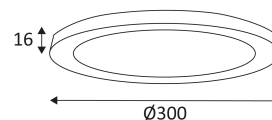

TIPO 2 C

- Round, extra-flat ceiling lamp.
- Does not require a converter.
- Non dimmable.

This product contains 1 light source(s) of energy efficiency D.

CODE	COLOR	MATERIAL	AC	LED	T° (K)	LED Lumen	System Lumen
WA179WW30	MATT WHITE	COMPOSITE	AC 230V	24W	3000K	1950 Lm	1500 Lm
WA179NW30	MATT WHITE	COMPOSITE	AC 230V	24W	4000K	2100 Lm	1620 Lm

Ceiling mounting only.

Indoor use only.

Protected against the ingress of solid bodies greater than 12 mm. Protected against rain.

Protection against an impact energy of 0,20 Joule.

Live parts are equipped with additional isolation protection, such as reinforced or double insulation.

Beam 110°.

Product in conformity CE.

CRI>80

LED specifications.

Photobiological risk RG1

Test on 650°.

Luminaire with a 230V LED module.

3 years warranty.

Photometric data available on our website: www.indigo-lighting.com

Replaceable control gear by an electrician.

Replaceable LED light source by an electrician.