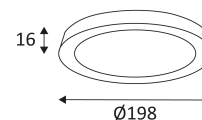

# TIPO 1 C

- Round extra-flat ceiling lamp.
- Does not require a converter.
- Non dimmable.

This product contains 1 light source(s) of energy efficiency E.

CODE	COLOR	MATERIAL	AC	LED	T° (K)	LED Lumen	System Lumen
DO263WW30	MATT WHITE	COMPOSITE	AC 230V	18W	3000K	1350 Lm	1000 Lm
DO263NW30	MATT WHITE	COMPOSITE	AC 230V	18W	4000K	1400 Lm	1040 Lm

Beam 110°.

Product in conformity CE.

CRI>80

LED specifications.

Photobiological risk RG1

Test on 650°.

Luminaire with a 230V LED module.

3 years warranty.