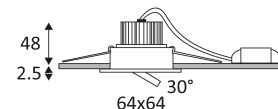

TIPI SX

- Adjustable square recessed spotlight.
- Fastened with springs.
- Can be covered by peeled insulation.
- Automatic double terminal block.
- Remote non-dimmable converter supplied, can be placed at max. 10m from the device.

This product contains 1 light source(s) of energy efficiency F.