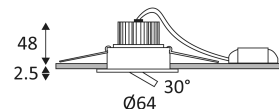

TIPI RX

- Adjustable round recessed spotlight.
- Fastened with springs.
- Can be covered with peeled insulation.
- Automatic double terminal block.
- Remote non dimmable converter supplied, can be placed at 10m maximum from the device.