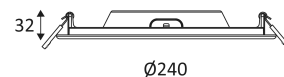

TIGA 3 RD

- 3 in 1 fixed round recessed downlight.
- 3000K, 4000K or 6000K as desired via a switch at the back of the luminaire.
- Fastened with springs.
- Dimmable converter built in the device.
- Compatible with end-of-phase dimmer.

This product contains 1 light source(s) of energy efficiency G.

CODE	COLOR	MATERIAL	AC	LED	T° (K)	LED Lumen	System Lumen
DO35830	MATT WHITE	COMPOSITE	AC 230V	24W	3000-4000-6000K	2870 Lm (4000K)	2083 Lm (4000K)

Recessed ceiling mounting only.

Indoor use only.

Protected against the ingress of solid bodies greater than 1mm. Protected against splashing water.

Protection against an impact energy of 0,35 Joule.

Live parts are equipped with additional isolation protection, such as reinforced or double insulation.

Hole cut to insert luminaire (225mm)

Beam 100°.

Product in conformity CE.

CRI>80

LED specifications.

Photobiological risk RG0

3 CCT.

Test on 650°.

Product can not be covered after installation even with insulation.

Power supply included.

The product is dimmable.

3 years warranty.

Photometric data available on our website: www.indigo-lighting.com

Replaceable control gear by an electrician.

Non-replaceable light source.