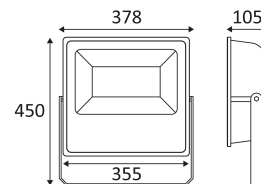

TATIO 6

CODE	COLOR	MATERIAL	AC	LED	T° (K)	LED Lumen	System Lumen
OU44305	BLACK	CAST ALUMINIUM	AC 230V	200W	3000K	17500 Lm	14156 Lm
OU23305	BLACK	CAST ALUMINIUM	AC 230V	200W	4000K	20500 Lm	18450 Lm

Wall mounting only.

Ground mounting only.

Outdoor use.

Protected against the ingress of dust. Protected against jets of water.

Protection against an impact energy of 5 Joules.

Earth wire . Fixture equipped with primary insulation only.

Vertical orientation maximum to 170°.

Beam 120°.

Product in conformity CE.

Colour rendering index >70.

LED specifications.

Photobiological risk RG1

Test on 650°.

Power supply included.

3 years warranty.

Photometric data available on our website: www.indigo-lighting.com

Non-replaceable control gear.

Replaceable LED light source by an electrician.