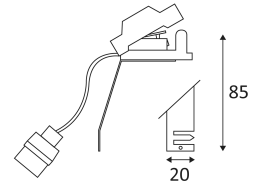

SUP 08 AUTO

- Bracket with GU10 lampholder.
- Double automatic terminal block.
- Requires no tool.

CODE	SOCKET	AC	Watt Max
SUP08	GU10	AC 230V	50W

Product in conformity CE.