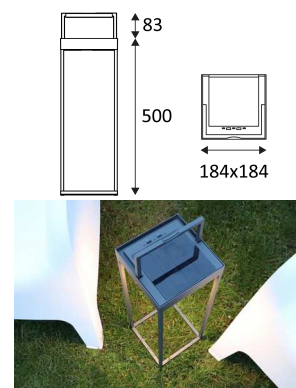

This product contains 50 light source(s) of energy efficiency G.

CODE	COLOR	MATERIAL	DC	LED	T° (K)	LED Lumen	System Lumen
OU45624	ANTHRACITE	ALUMINIUM	DC 3,7V	2,2W	2700-3000K	210 Lm (3000K)	120 Lm (3000K)
OU45647	CORTEN STEEL	ALUMINIUM	DC 3,7V	2,2W	2700-3000K	210 Lm (3000K)	120 Lm (3000K)