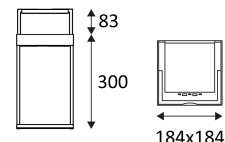

This product contains 50 light source(s) of energy efficiency G.

CODE	COLOR	MATERIAL	DC	LED	T° (K)	LED Lumen	System Lumen
OU45424	ANTHRACITE	ALUMINIUM	DC 3,7V	2,2W	2700-3000K	210 Lm (3000K)	120 Lm (3000K)
OU45447	CORTEN STEEL	ALUMINIUM	DC 3,7V	2,2W	2700-3000K	210 Lm (3000K)	120 Lm (3000K)