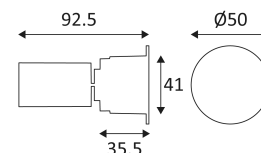

STEPBEAM

- Decorative wall recessed fixture for corridor lighting.
- Round or square magnetic front to be ordered separately.
- Fastened with blades.
- Remote dimmable converter supplied.
- Compatible with start and end-of-phase dimmer.

This product contains 1 light source(s) of energy efficiency G.

CODE	MATERIAL	AC	LED	T° (K)	LED Lumen
STEPBEAM30	ALUMINIUM	AC 230V	2,7W	3000K	255 Lm

ACCESSOIRES	COLOR	DESCRIPTION	
RBEZCIRCLEB	BLACK	STEPBEAM ROUND FRONT CIRCULAR DIFFUSION	
RBEZCIRCLES	SATIN CHROME	STEPBEAM ROUND FRONT CIRCULAR DIFFUSION	
RBEZCIRCLEW	WHITE	STEPBEAM ROUND FRONT CIRCULAR DIFFUSION	
RBEZHIRCLEB	BLACK	STEPBEAM ROUND FRONT SEMI-CIRCULAR DIFFUSION	
RBEZHIRCLES	SATIN CHROME	STEPBEAM ROUND FRONT SEMI-CIRCULAR DIFFUSION	
RBEZHIRCLEW	WHITE	STEPBEAM ROUND FRONT SEMI-CIRCULAR DIFFUSION	
RBEZSLOTB	BLACK	STEPBEAM ROUND FRONT LINEAR DIFFUSION	
RBEZSLOTWS	SATIN CHROME	STEPBEAM ROUND FRONT LINEAR DIFFUSION	
RBEZSLOTW	WHITE	STEPBEAM ROUND FRONT LINEAR DIFFUSION	
SBEZCIRCLEB	BLACK	STEPBEAM SQUARE FRONT CIRCULAR DIFFUSION	
SBEZCIRCLES	SATIN CHROME	STEPBEAM SQUARE FRONT CIRCULAR DIFFUSION	
SBEZCIRCLEW	WHITE	STEPBEAM SQUARE FRONT CIRCULAR DIFFUSION	
SBEZHIRCLEB	BLACK	STEPBEAM SQUARE FRONT SEMI-CIRCULAR DIFFUSION