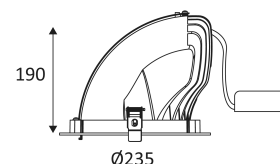

SPIRA 3 RX

- Adjustable round recessed spotlight.
- Protective glass.
- Fastened with springs.
- Remote non dimmable converter supplied.

This product contains 1 light source(s) of energy efficiency D.

CODE	COLOR	MATERIAL	AC	DC	LED	T° (K)	LED Lumen	System Lumen
DO344NW04	WHITE	CAST ALUMINIUM	AC 230V	DC 1500mA 37V	60W	4000K	8680 Lm	7124 Lm

Recessed ceiling mounting only.

Indoor use only.

Protected against the ingress of solid bodies greater than 12 mm. Protected against rain.

Protection against an impact energy of 0,50 Joule.

Live parts are equipped with additional isolation protection, such as reinforced or double insulation.

Hole cut to insert luminaire (215mm)

Minimum ceiling height to insert luminaire. (240mm)

Vertical orientation maximum to 80°.

Horizontal orientation maximum to 350°.

Beam 40°.

Product in conformity CE.

CRI>80

LED specifications.

Photobiological risk RG1

Test on 850°.

Product can not be covered after installation even with insulation.

Power supply included.

Connect to a constant current Led power supply of 1500mA DC.

3 years warranty.

Photometric data available on our website: www.indigo-lighting.com

Replaceable control gear by an electrician.