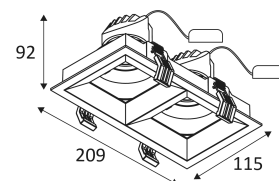

SORA POWER

- Adjustable rectangular recessed spotlight.
- Low luminance reflector.
- Fastened with springs.
- Remote dimmable converters supplied (dali versions: converters with push-dim funcgton).

CODE	COLOR	MATERIAL	AC	DC	LED	T° (K)	LED Lumen	System Lumen	α
PHASE CUT DIMMABLE									
DO409SW05	MATT BLACK	CAST ALUMINIUM	AC 230V	2xDC 350mA 36V	2x13W	2700K	2x1260 Lm	2x784 Lm	15°
DO409SW30	MATT WHITE	CAST ALUMINIUM	AC 230V	2xDC 350mA 36V	2x13W	2700K	2x1260 Lm	2x784 Lm	15°
DO409WW05	MATT BLACK	CAST ALUMINIUM	AC 230V	2xDC 350mA 36V	2x13W	3000K	2x1300 Lm	2x941 Lm	15°
DO409WW30	MATT WHITE	CAST ALUMINIUM	AC 230V	2xDC 350mA 36V	2x13W	3000K	2x1300 Lm	2x941 Lm	15°
DO409NW05	MATT BLACK	CAST ALUMINIUM	AC 230V	2xDC 350mA 36V	2x13W	4000K	2x1340 Lm	2x993 Lm	15°
DO409NW30	MATT WHITE	CAST ALUMINIUM	AC 230V	2xDC 350mA 36V	2x13W	4000K	2x1340 Lm	2x993 Lm	15°
DO408SW05	MATT BLACK	CAST ALUMINIUM	AC 230V	2xDC 350mA 36V	2x13W	2700K	2x1260 Lm	2x688 Lm	30°
DO408SW30	MATT WHITE	CAST ALUMINIUM	AC 230V	2xDC 350mA 36V	2x13W	2700K	2x1260 Lm	2x688 Lm	30°
DO408WW05	MATT BLACK	CAST ALUMINIUM	AC 230V	2xDC 350mA 36V	2x13W	3000K	2x1300 Lm	2x862 Lm	30°
DO408WW30	MATT WHITE	CAST ALUMINIUM	AC 230V	2xDC 350mA 36V	2x13W	3000K	2x1300 Lm	2x862 Lm	30°
DO408NW05	MATT BLACK	CAST ALUMINIUM	AC 230V	2xDC 350mA 36V	2x13W	4000K	2x1340 Lm	2x887 Lm	30°
DO408NW30	MATT WHITE	CAST ALUMINIUM	AC 230V	2xDC 350mA 36V	2x13W	4000K	2x1340 Lm	2x887 Lm	30°
DO407SW05	MATT BLACK	CAST ALUMINIUM	AC 230V	2xDC 350mA 36V	2x13W	2700K	2x1260 Lm	2x807 Lm	50°
DO407SW30	MATT WHITE	CAST ALUMINIUM	AC 230V	2xDC 350mA 36V	2x13W	2700K	2x1260 Lm	2x807 Lm	50°
DO407WW05	MATT BLACK	CAST ALUMINIUM	AC 230V	2xDC 350mA 36V	2x13W	3000K	2x1300 Lm	2x996 Lm	50°
DO407WW30	MATT WHITE	CAST ALUMINIUM	AC 230V	2xDC 350mA 36V	2x13W	3000K	2x1300 Lm	2x996 Lm	50°
DO407NW05	MATT BLACK	CAST ALUMINIUM	AC 230V	2xDC 350mA 36V	2x13W	4000K	2x1340 Lm	2x1010 Lm	50°
DO407NW30	MATT WHITE	CAST ALUMINIUM	AC 230V	2xDC 350mA 36V	2x13W	4000K	2x1340 Lm	2x1010 Lm	50°
DALI DIMMABLE									
DO409SW05DA	MATT BLACK	CAST ALUMINIUM	AC 230V	2xDC 350mA 36V	2x13W	2700K	2x1260 Lm	2x784 Lm	15°
DO409SW30DA	MATT WHITE	CAST ALUMINIUM	AC 230V	2xDC 350mA 36V	2x13W	2700K	2x1260 Lm	2x784 Lm	15°
DO409WW05DA	MATT BLACK	CAST ALUMINIUM	AC 230V	2xDC 350mA 36V	2x13W	3000K	2x1300 Lm	2x941 Lm	15°
DO409WW30DA	MATT WHITE	CAST ALUMINIUM	AC 230V	2xDC 350mA 36V	2x13W	3000K	2x1300 Lm	2x941 Lm	15°
DO409NW05DA	MATT BLACK	CAST ALUMINIUM	AC 230V	2xDC 350mA 36V	2x13W	4000K	2x1340 Lm	2x993 Lm	15°
DO409NW30DA	MATT WHITE	CAST ALUMINIUM	AC 230V	2xDC 350mA 36V	2x13W	4000K	2x1340 Lm	2x993 Lm	15°
DO408SW05DA	MATT BLACK	CAST ALUMINIUM	AC 230V	2xDC 350mA 36V	2x13W	2700K	2x1260 Lm	2x688 Lm	30°
DO408SW30DA	MATT WHITE	CAST ALUMINIUM	AC 230V	2xDC 350mA 36V	2x13W	2700K	2x1260 Lm	2x688 Lm	30°
DO408WW05DA	MATT BLACK	CAST ALUMINIUM	AC 230V	2xDC 350mA 36V	2x13W	3000K	2x1300 Lm	2x862 Lm	30°
DO408WW30DA	MATT WHITE	CAST ALUMINIUM	AC 230V	2xDC 350mA 36V	2x13W	3000K	2x1300 Lm	2x862 Lm	30°
DO408NW05DA	MATT BLACK	CAST ALUMINIUM	AC 230V	2xDC 350mA 36V	2x13W	4000K	2x1340 Lm	2x887 Lm	30°
DO408NW30DA	MATT WHITE	CAST ALUMINIUM	AC 230V	2xDC 350mA 36V	2x13W	4000K	2x1340 Lm	2x887 Lm	30°