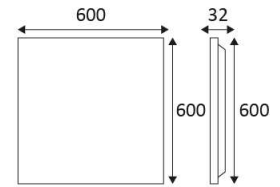

SOLIS IP65

This product contains 1 light source(s) of energy efficiency E.

CODE	COLOR	MATERIAL	AC	LED	T° (K)	LED Lumen	System Lumen
SOLIP66N4K	WHITE	ALUMINIUM	AC 230V	40W	4000K	5400 Lm	4500 Lm

ACCESSOIRES	COLOR	MATERIAL	DESCRIPTION	L (mm)	
P2SMA	WHITE	ALUMINIUM	SURFACE MOUNTING KIT	600	
LEDEP10			EMERGENCY CONVERTER	200	