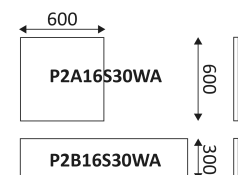

CODE	KLEUR	MATERIAAL	LED	T° (K)	LED Lumen	System Lumen	L (mm)
P2A16S30WA	MAT WIT	ALUMINIUM	30W	4000K	4125 Lm	3450 Lm	600
P2B16S30WA	MAT WIT	ALUMINIUM	30W	4000K	4125 Lm	3450 Lm	1200
P2C19S60WA	MAT WIT	ALUMINIUM	60W	4000K	8250 Lm	6600 Lm	1200