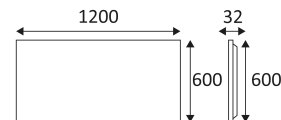

# SOLIS 3

This product contains 1 light source(s) of energy efficiency D.

CODE	COLOR	MATERIAL	AC	DC	LED	T° (K)	LED Lumen	System Lumen
P2C19S60WA	WHITE	ALUMINIUM	AC 230V	DC 1500mA	60W	4000K	8250 Lm	6600 Lm
P2C19X60WA	WHITE	ALUMINIUM		DC 1500mA	60W	4000K	8250 Lm	6600 Lm