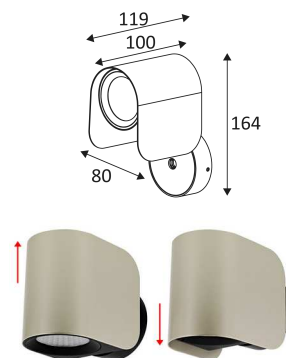

SNOOP GU10

- Decorative wall lamp for indoor and outdoor lighting.
- Magnetic cover cap adaptable in height to change the luminance.
- With cable inlet and outlet.

CODE	COLOR	MATERIAL	SOCKET	AC	Watt Max	LAMP
WA26105	MATT BLACK	ALUMINIUM	GU10	AC 230V	10W	PAR16 LED
WA26135	MATT BLACK - MATT WHITE	ALUMINIUM	GU10	AC 230V	10W	PAR16 LED
WA26108	MATT BLACK - CHAMPAGNE	ALUMINIUM	GU10	AC 230V	10W	PAR16 LED
WA26183	MATT BLACK - ROSE	ALUMINIUM	GU10	AC 230V	10W	PAR16 LED

MATT BLACK

MATT BLACK - MATT WHITE

MATT BLACK - CHAMPAGNE

MATT BLACK - ROSE

Wall mounting only.

Indoor and outdoor use.

Protected against dust, And protected against water spray.

Protection against an impact energy of 0,50 Joule.

Earth wire . Fixture equipped with primary insulation only.

Vertical orientation maximum to 90°.

Horizontal orientation maximum to 355°.

Product in conformity CE.

Test on 850°.

5 years warranty.

Replaceable light source by an end-user.