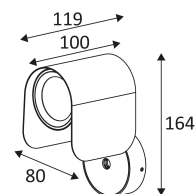

SNOOP

- Decorative wall lamp for indoor and outdoor lighting.
- Magnetic cover cap adaptable in height to change the luminance.
- 2700K, 3000K or 4000K as desired via a switch at the back of the luminaire.
- With cable inlet and outlet.
- Dimmable converter built in the device.
- Compatible with end-of-phase dimmer.

Earth wire . Fixture equipped with primary insulation only.

Vertical orientation maximum to 90°.

Horizontal orientation maximum to 355°.

Beam 38°.

Product in conformity CE.

CRI>90

3 CCT.

LED specifications.