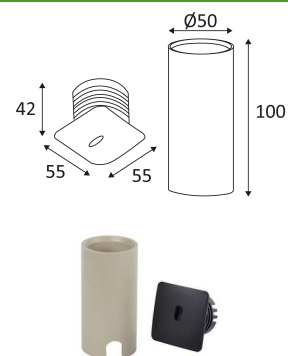

SLIT S

- Square outdoor wall recessed fixture for signage.
- Fastened with louvers.
- Recessed box and 1.00m cable supplied.
- 700mA converter to be ordered separately.

This product contains 1 light source(s) of energy efficiency G.

CODE	COLOR	MATERIAL	DC	LED	T° (K)	LED Lumen	System Lumen
OU158WW05	MATT BLACK	ALUMINIUM	DC 700mA 3V	3W	3000K	170 Lm	30 Lm
OU158WW30	MATT WHITE	ALUMINIUM	DC 700mA 3V	3W	3000K	170 Lm	30 Lm
OU15801	MATT BLACK	ALUMINIUM	DC 700mA 3V	3W	4000K	180 Lm	35 Lm
OU15830	MATT WHITE	ALUMINIUM	DC 700mA 3V	3W	4000K	180 Lm	35 Lm

MATT BLACK

MATT WHITE

CODE	Watt Max	PRI	SEC	INPUTS	OUTPUTS	Max Case T°	Max Amb. T°
CD172	2-4W	AC 230V	DC 700mA	1	1		
CD105	9-35W	AC 230V	DC 700mA	1	1	65°	40°

Recessed wall mounting only.

Protected against the ingress of dust. Protected against jets of water.

Protection against an impact energy of 1 Joule.

Product can be connected to low-voltage systems. A safety extra low voltage luminaire in which voltages higher than those of SELV are not generated.

Hole cut to insert luminaire (45 mm)