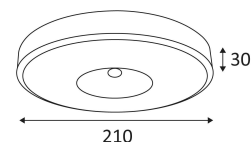

SKIP

- Wall or ceiling lamp for outdoor lighting.
- Polycarbonate metal and optical reflector.
- Translucent anti-glare film supplied.
- IP65 in wall mounting and IP44 in ceiling mounting.
- Non-dimmable converter built in the device.