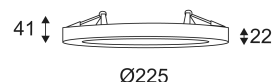

SIRA R

- 3 in 1 fixed round downlight.
- Exposed or semi-recessed mounting.
- 3000K, 4000K or 6000K as desired via a switch at the end of the luminaire.
- Fastened with adjustable springs to cover the recess diameters from 65 to 180mm.
- Non-dimmable converter built in the device.