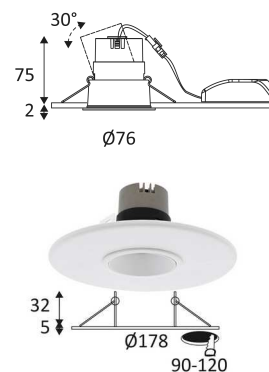

SILK RDX WARM

- Adjustable round recessed spotlight.
- Low luminance reflector.
- Fastened with springs.
- Can be covered with peeled insulation.
- Automatic double terminal block.
- Variable colour temperature from 2000K to 3000K depending on dimming intensity.
- Remote dimmable converter supplied.
- Compatible with end-of-phase dimmer.
- Ring covering a drilling diameter of 90 to 120mm to be ordered separately.

This product contains 1 light source(s) of energy efficiency F.

CODE	COLOR	MATERIAL	DC	LED	T° (K)	LED Lumen	System Lumen
DO50205	MATT BLACK	CAST ALUMINIUM	DC 350mA 18V	6W	2000-3000K	530 Lm (3000K)	410 Lm (3000K)
DO50208	MATT BLACK - CHAMPAGNE	CAST ALUMINIUM	DC 350mA 18V	6W	2000-3000K	530 Lm (3000K)	410 Lm (3000K)
DO50217	MATT BLACK - SILVER	CAST ALUMINIUM	DC 350mA 18V	6W	2000-3000K	530 Lm (3000K)	410 Lm (3000K)
DO50206	MATT BLACK - ROSE GOLD	CAST ALUMINIUM	DC 350mA 18V	6W	2000-3000K	530 Lm (3000K)	410 Lm (3000K)
DO50230	MATT WHITE	CAST ALUMINIUM	DC 350mA 18V	6W	2000-3000K	530 Lm (3000K)	430 Lm (3000K)
DO50249	MATT WHITE - CHAMPAGNE	CAST ALUMINIUM	DC 350mA 18V	6W	2000-3000K	530 Lm (3000K)	430 Lm (3000K)
DO50253	MATT WHITE - SILVER	CAST ALUMINIUM	DC 350mA 18V	6W	2000-3000K	530 Lm (3000K)	430 Lm (3000K)
DO50202	MATT WHITE - ROSE GOLD	CAST ALUMINIUM	DC 350mA 18V	6W	2000-3000K	530 Lm (3000K)	430 Lm (3000K)

Hole cut to insert luminaire (68mm)

Minimum ceiling height to insert luminaire. (75mm)

The luminaire can be adjusted vertically up to a maximum of 30°.

Beam 36°.

Product in conformity CE.

CRI>90

LED specifications.