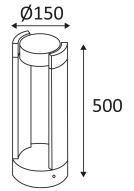

SETO

- Round terminal for outdoor lighting.
- Does not require a converter.

This product contains 1 light source(s) of energy efficiency E.

CODE	COLOR	MATERIAL	AC	LED	T° (K)	LED Lumen	System Lumen
OU336NW24	ANTHRACITE	CAST ALUMINIUM	AC 230V	10W	4000K	970 Lm	562 Lm

Floor mounting only.

Outdoor use.

Protected against the ingress of dust. Protected against jets of water.

Protection against an impact energy of 0,70 Joule.

Earth wire . Fixture equipped with primary insulation only.

Vertical orientation maximum to 120°.

Beam 40°.

Product in conformity CE.

CRI>80

LED specifications.

Photobiological risk RG1

Test on 650°.

Luminaire with a 230V LED module.