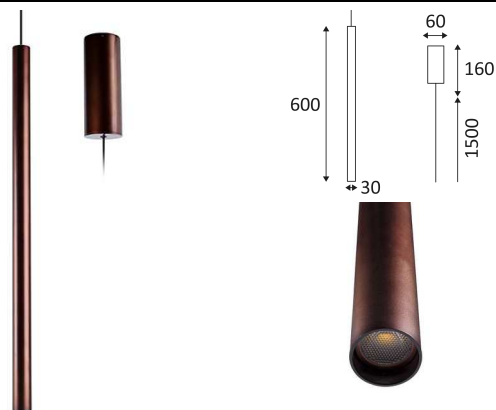

SCOPE

CODE	COLOR	MATERIAL	AC	LED	T° (K)	LED Lumen	System Lumen
SU143WW11	ANTIQUÉ BRONZE	ALUMINIUM	AC 230V	7,5W	3000K	550 Lm	370 Lm

BRONZE ANTIQUE

Suspended mounting only.

Indoor use only.

Protected against the ingress of solid bodies greater 12 mm. No protection against the ingress of liquids.

Protection against an impact energy of 0,20 Joule.

Earth wire . Fixture equipped with primary insulation only.

Beam 40°.

Product in conformity CE.

Colour rendering index >90.

LED specifications.

Photobiological risk RG1

Test on 650°.

Power supply included.

The product is dimmable.

3 years warranty.

Photometric data available on our website: www.indigo-lighting.com

Replaceable control gear by an electrician.

Replaceable LED light source by an electrician.