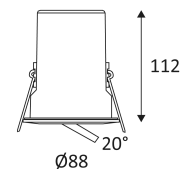

RT1014 RX GU10 AUTO

CODE	COLOR	MATERIAL	SOCKET	AC	Watt Max	LAMP
DO33104	WHITE	CAST ALUMINIUM	GU10 AUTO	AC 230V	10W	PAR16
DO33105	BLACK	CAST ALUMINIUM	GU10 AUTO	AC 230V	10W	PAR16
DO33121	SATIN NICKEL	CAST ALUMINIUM	GU10 AUTO	AC 230V	10W	PAR16

BLANC

NOIR

NICKEL SATINE

Recessed ceiling mounting only.

Indoor use only.

Protected against the ingress of solid bodies greater than 12 mm. Protected against rain.

Protection against an impact energy of 1 Joule.

Live parts are equipped with additional isolation protection, such as reinforced or double insulation.

Hole cut to insert luminaire (75mm)

Vertical orientation maximum to 20°.

Product in conformity CE.

In compliance with current thermal regulation (France).

Test on 650°.

Product can be covered after installation with insulation. (not blown)

Product can be covered after installation with insulation. (unrolled or blown)

2 years warranty.