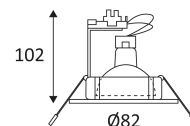

RT1014 R GU10 AUTO

CODE	COLOR	MATERIAL	SOCKET	AC	Watt Max	LAMP
DO32504	WHITE	CAST ALUMINIUM	GU10 AUTO	AC 230V	50W	PAR16
DO32505	BLACK	CAST ALUMINIUM	GU10 AUTO	AC 230V	50W	PAR16
DO32521	SATIN NICKEL	CAST ALUMINIUM	GU10 AUTO	AC 230V	50W	PAR16