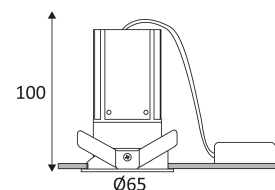

RONGA 3 RDX-B

- Adjustable round recessed spotlight.
- Fastened with louvers.
- Remote dimmable converter supplied.
- Compatible with start and end-of-phase dimmer.
- Decorative rings to be ordered separately.

This product contains 1 light source(s) of energy efficiency F.
of energy efficiency E.

of energy efficiency F.

CODE	COLOR	MATERIAL	AC	DC	LED	T° (K)	LED Lumen	System Lumen
DO471WW05	MATT BLACK	CAST ALUMINIUM	AC 230V	DC 270mA 36V	12W	3000K	1160 Lm	656 Lm
DO471WW30	MATT WHITE	CAST ALUMINIUM	AC 230V	DC 270mA 36V	12W	3000K	1160 Lm	656 Lm
DO471NW05	MATT BLACK	CAST ALUMINIUM	AC 230V	DC 270mA 36V	12W	4000K	1240 Lm	888 Lm
DO471NW30	MATT WHITE	CAST ALUMINIUM	AC 230V	DC 270mA 36V	12W	4000K	1240 Lm	888 Lm

ACCESSOIRES	COLOR	DESCRIPTION
DO48225	SILVER	FRAME
DO48260	GOLD	FRAME

Recessed ceiling mounting only.

Indoor use only.

Protected against the ingress of solid bodies greater than 12 mm. Protected against rain.

Protection against an impact energy of 1 Joule.

Product can be connected to low-voltage systems. A safety extra low voltage luminaire in which voltages higher than those of SELV are not generated.

Hole cut to insert luminaire (62mm)

The luminaire can be adjusted vertically up to a maximum of 30°.

Beam 40°.

Product in conformity CE.

CRI>80

LED specifications.

Photobiological risk RG1

Test on 850°.