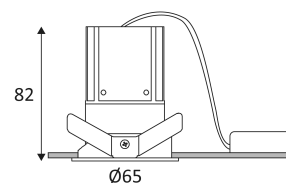

RONGA 2 RDX-B

- Adjustable round recessed spotlight.
- Fastened with louvers.
- Remote dimmable converter supplied.
- Compatible with start and end-of-phase dimmer.
- Decorative rings to be ordered separately.

This product contains 1 light source(s) of energy efficiency E.

CODE	COLOR	MATERIAL	AC	DC	LED	T° (K)	LED Lumen	System Lumen
DO470WW05	MATT BLACK	CAST ALUMINIUM	AC 230V	DC 200mA 36V	9W	3000K	980 Lm	527 Lm
DO470WW30	MATT WHITE	CAST ALUMINIUM	AC 230V	DC 200mA 36V	9W	3000K	980 Lm	527 Lm
DO470NW05	MATT BLACK	CAST ALUMINIUM	AC 230V	DC 200mA 36V	9W	4000K	1070 Lm	793 Lm
DO470NW30	MATT WHITE	CAST ALUMINIUM	AC 230V	DC 200mA 36V	9W	4000K	1070 Lm	793 Lm

ACCESSOIRES	COLOR	DESCRIPTION
DO48125	SILVER	FRAME
DO48160	GOLD	FRAME

Recessed ceiling mounting only.

Indoor use only.

Protected against the ingress of solid bodies greater than 12 mm. Protected against rain.

Protection against an impact energy of 1 Joule.

Product can be connected to low-voltage systems. A safety extra low voltage luminaire in which voltages higher than those of SELV are not generated.

Hole cut to insert luminaire (62mm)

The luminaire can be adjusted vertically up to a maximum of 30°.

Beam 40°.

Product in conformity CE.

CRI >80

LED specifications.

Photobiological risk RG1

Test on 850°.