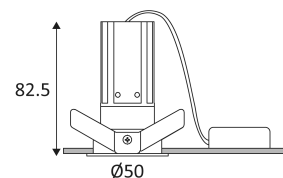

RONGA 1 RDX-B

- Adjustable round recessed spotlight.
- Fastened with slats.
- Remote dimmable converter supplied.
- Compatible with start and end-of-phase dimmer.
- Decorative rings to be ordered separately.

This product contains 1 light source(s) of energy efficiency F (3000K), G (4000K).

CODE	COLOR	MATERIAL	AC	DC	LED	T° (K)	LED Lumen	System Lumen
DO469WW05	MATT BLACK	CAST ALUMINIUM	AC 230V	DC 150mA 36V	7W	3000K	590 Lm	385 Lm
DO469WW30	MATT WHITE	CAST ALUMINIUM	AC 230V	DC 150mA 36V	7W	3000K	590 Lm	385 Lm
DO469NW05	MATT BLACK	CAST ALUMINIUM	AC 230V	DC 150mA 36V	7W	4000K	670 Lm	408 Lm
DO469NW30	MATT WHITE	CAST ALUMINIUM	AC 230V	DC 150mA 36V	7W	4000K	670 Lm	408 Lm

ACCESSOIRES	COLOR	DESCRIPTION
DO48025	SILVER	FRAME
DO48060	GOLD	FRAME

Recessed ceiling mounting only.

Indoor use only.

Protected against the ingress of solid bodies greater than 12 mm. Protected against rain.

Protection against an impact energy of 1 Joule.

Product can be connected to low-voltage systems. A safety extra low voltage luminaire in which voltages higher than those of SELV are not generated.

Hole cut to insert luminaire (47mm)

The luminaire can be adjusted vertically up to a maximum of 30°.

Beam 40°.

Product in conformity CE.

CRI>80

LED specifications.

Photobiological risk RG1

Test on 850°.