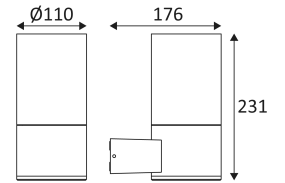

# RONDO W E27

- Wall lamp for outdoor lighting.
- Anthracite body and diffuser in clear, opaline or smoked glass.

CODE	COLOR	MATERIAL	SOCKET	AC	Watt Max	LAMP
OU40724	ANT. + VERRE OPALIN	CAST ALUMINIUM	E27	AC 230V	18W	CLA
OU40824	ANT. + VERRE CLAIR	CAST ALUMINIUM	E27	AC 230V	18W	CLA
OU40924	ANT. + VERRE FUME	CAST ALUMINIUM	E27	AC 230V	18W	CLA