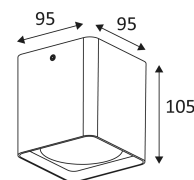

# ROMY S GU10

- Square wall lamp for outdoor lighting.
- Glass diffuser.
- With cable inlet and outlet.

CODE	COLOR	MATERIAL	SOCKET	AC	Watt Max	LAMP
OU50505	MATT BLACK	ALUMINIUM	GU10	AC 230V	7W	PAR16 LED
OU50530	MATT WHITE	ALUMINIUM	GU10	AC 230V	7W	PAR16 LED