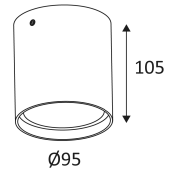

ROMY R GU10

- Round ceiling lamp for outdoor lighting.
- Glass diffuser.
- With cable inlet and outlet.

CODE	COLOR	MATERIAL	SOCKET	AC	Watt Max	LAMP
OU50405	MATT BLACK	ALUMINIUM	GU10	AC 230V	7W	PAR16 LED
OU50430	MATT WHITE	ALUMINIUM	GU10	AC 230V	7W	PAR16 LED