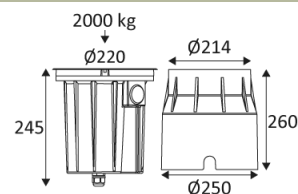

RODI A

- Round floor recessed fixture.
- Wall washer.
- Carriage resistance 2000kg.
- Recessed box and 2.00m cable supplied.
- Non dimmable converter built in the device.

This product contains 1 light source(s) of energy efficiency G.

Recessed floor mounting only.

Outdoor use.

Dust-tight. Watertight (immersible).

Protection against an impact energy of 20 Joules.

Earth wire . Fixture equipped with primary insulation only.

Hole cut to insert recessed housing. (250mm).