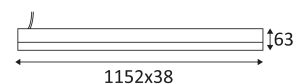

RODA C

- Linear ceiling lamp.
- Polycarbonate diffuser.
- Supplied with black or white power cable.
- Dimmable converter included in the profile.
- Compatible with 1-10V dimmer.

CODE	COLOR	MATERIAL	AC	LED	T° (K)	LED Lumen	System Lumen
WA177WW05	MATT BLACK	ALUMINIUM	AC 230V	18W	3000K	2300 Lm	1900 Lm
WA177WW30	MATT WHITE	ALUMINIUM	AC 230V	18W	3000K	2300 Lm	1900 Lm
WA177NW05	MATT BLACK	ALUMINIUM	AC 230V	18W	4000K	2500 Lm	2000 Lm
WA177NW30	MATT WHITE	ALUMINIUM	AC 230V	18W	4000K	2500 Lm	2000 Lm