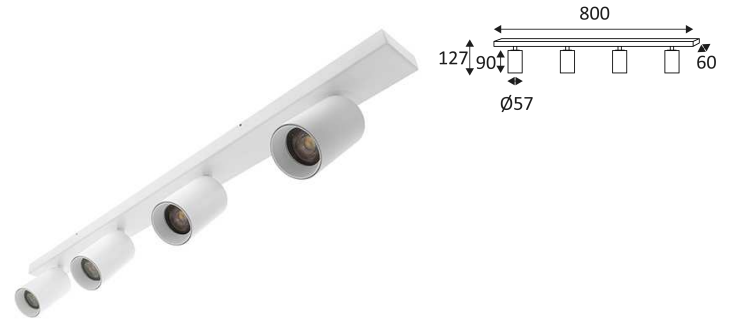

# RIVA 4 GU10

- Adjustable wall or ceiling lamp.

CODE	COLOR	MATERIAL	SOCKET	AC	Watt Max	LAMP
WA20105	MATT BLACK	ALUMINIUM	GU10	AC 230V	4x13W	PAR16 LED
WA20130	MATT WHITE	ALUMINIUM	GU10	AC 230V	4x13W	PAR16 LED

MATT BLACK

MATT WHITE

Wall and ceiling mounting only.

Indoor use only.

Protected against the ingress of solid bodies greater 12 mm. No protection against the ingress of liquids.

Protection against an impact energy of 0,20 Joule.

Earth wire . Fixture equipped with primary insulation only.

Vertical orientation maximum to 85°.

Horizontal orientation maximum to 355°.

Product in conformity CE.

Test on 650°.

3 years warranty.

Replaceable light source by an end-user.