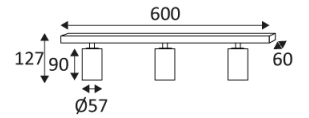

RIVA 3 GU10

- Adjustable wall or ceiling lamp.