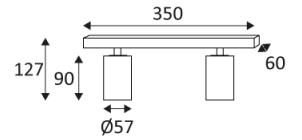

# RIVA 2 GU10

- Adjustable wall or ceiling lamp.

CODE	COLOR	MATERIAL	SOCKET	AC	Watt Max	LAMP
WA19905	MATT BLACK	ALUMINIUM	GU10	AC 230V	2x13W	PAR16 LED
WA19930	MATT WHITE	ALUMINIUM	GU10	AC 230V	2x13W	PAR16 LED

MATT BLACK

MATT WHITE

Wall and ceiling mounting only.

Indoor use only.

Protected against the ingress of solid bodies greater 12 mm. No protection against the ingress of liquids.

Protection against an impact energy of 0,20 Joule.

Earth wire . Fixture equipped with primary insulation only.

Vertical orientation maximum to 85°.

Horizontal orientation maximum to 355°.

Product in conformity CE.

Test on 650°.

3 years warranty.

Replaceable light source by an end-user.