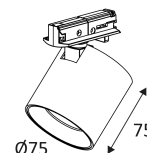

RAY

- Spotlight for accent lighting.
- Adapter for Track UNO.
- 2700K, 3000K or 4000K as desired via a switch at the back of the luminaire.
- Non-dimmable or dimmable converter built in the device.

This product contains 1 light source(s) of energy efficiency G.