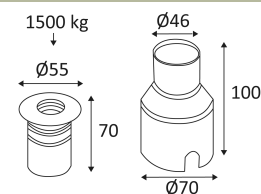

PURE 55

- Round floor recessed fixture.
 - Carriage resistance 1500kg.
 - Recessed box, mounting clips and 1.00m cable supplied.
 - Non-dimmable converter built in the device.
- This product contains 1 light source(s) of energy efficiency G.

Earth wire . Fixture equipped with primary insulation only.

Hole cut to insert luminaire (45 mm)

Hole cut to insert recessed housing. (75mm).

Beam 24°.

Product in conformity CE.

Colour rendering index >80.